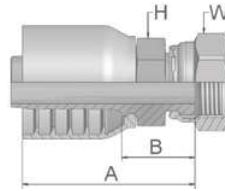

JC

Female ORFS Swivel – Straight Short

ISO 12151-1 – SWSA
SAE J516 – ORFS

Part Number	Hose I.D.				Thread UNF	A mm	B mm	H mm	W mm
	DN	Inch	Size	mm					
1JC70-6-6-SM	10	3/8	-6	9.5	11/16x16	49	20	19	22
1JC70-8-6-SM	10	3/8	-6	9.5	13/16x16	51	22	19	24
1JC70-8-8-SM	12	1/2	-8	12.7	13/16x16	56	24	13/16	15/16
1JC70-10-8-SM	12	1/2	-8	12.7	1x14	58	24	24	30
1JC70-12-8-SM	12	1/2	-8	12.7	1 3/16x12	63	28	32	36
1JC70-8-10-SM	16	5/8	-10	15.9	13/16x16	58	22	24	24
1JC70-10-10-SM	16	5/8	-10	15.9	1x14	64	24	24	30
1JC70-12-10-SM	16	5/8	-10	15.9	1 3/16x12	68	29	32	36
1JC70-8-12-SM	19	3/4	-12	19.1	13/16x16	61	22	27	24
1JC70-12-12-SM	19	3/4	-12	19.1	1 3/16x12	68	29	32	36
1JC70-16-12-SM	19	3/4	-12	19.1	1 7/16x12	72	33	36	41
1JC70-12-16-SM	25	1	-16	25.4	13/16x12	76	31	36	36
1JC70-16-16-SM	25	1	-16	25.4	1 7/16x12	80	35	36	41
1JC70-20-16-SM	25	1	-16	25.4	1 11/16x12	80	33	41	50

JS

ORFS Swivel Female (Long)

ISO 12151-1-SWSB
SAE J516 – ORFS

Part Number	Hose I.D.				Thread UNF	A mm	B mm	H mm	W mm
	DN	Inch	Size	mm					
1JS70-6-6-SM	10	3/8	-6	9.5	11/16x16	58	29	17	22
1JS70-8-6-SM	10	3/8	-6	9.5	13/16x16	64	35	19	24
1JS70-8-8-SM	12	1/2	-8	12.7	13/16x16	67	33	22	24
1JS70-10-8-SM	12	1/2	-8	12.7	1x14	73.5	38.5	24	30
1JS70-10-10-SM	16	5/8	-10	15.9	1x14	79	39	24	30
1JS70-12-12-SM	19	3/4	-12	19.1	1 3/16x12	84	45	30	36
1JS70-16-12-SM	19	3/4	-12	19.1	1 7/16x12	86	47	36	41
1JS70-16-16-SM	25	1	-16	25.4	1 7/16x12	98	53	36	41
1JS70-20-16-SM	25	1	-16	25.4	1 11/16x12	94	47	41	50