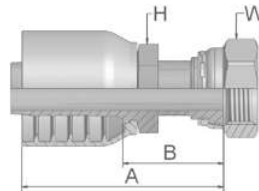

JC

Female ORFS Swivel – Straight Short

ISO 12151-1 – SWSA
SAE J516 – ORFS

Part Number	Hose I.D.				Thread UNF	A mm	B mm	H mm	W mm
	DN	Inch	Size	mm					
1JC70-6-6-SM	10	3/8	-6	9.5	11/16x16	49	20	19	22
1JC70-8-6-SM	10	3/8	-6	9.5	13/16x16	51	22	19	24
1JC70-8-8-SM	12	1/2	-8	12.7	13/16x16	56	24	13/16	15/16
1JC70-10-8-SM	12	1/2	-8	12.7	1x14	58	24	24	30
1JC70-12-8-SM	12	1/2	-8	12.7	1 3/16x12	63	28	32	36
1JC70-8-10-SM	16	5/8	-10	15.9	13/16x16	58	22	24	24
1JC70-10-10-SM	16	5/8	-10	15.9	1x14	64	24	24	30
1JC70-12-10-SM	16	5/8	-10	15.9	1 3/16x12	68	29	32	36
1JC70-8-12-SM	19	3/4	-12	19.1	13/16x16	61	22	27	24
1JC70-12-12-SM	19	3/4	-12	19.1	1 3/16x12	68	29	32	36
1JC70-16-12-SM	19	3/4	-12	19.1	1 7/16x12	72	33	36	41
1JC70-12-16-SM	25	1	-16	25.4	13/16x12	76	31	36	36
1JC70-16-16-SM	25	1	-16	25.4	1 7/16x12	80	35	36	41
1JC70-20-16-SM	25	1	-16	25.4	1 11/16x12	80	33	41	50

JS

ORFS Swivel Female (Long)

ISO 12151-1-SWSB
SAE J516 – ORFS

Part Number	Hose I.D.				Thread UNF	A mm	B mm	H mm	W mm
	DN	Inch	Size	mm					
1JS70-6-6-SM	10	3/8	-6	9.5	11/16x16	58	29	17	22
1JS70-8-6-SM	10	3/8	-6	9.5	13/16x16	64	35	19	24
1JS70-8-8-SM	12	1/2	-8	12.7	13/16x16	67	33	22	24
1JS70-10-8-SM	12	1/2	-8	12.7	1x14	73.5	38.5	24	30
1JS70-10-10-SM	16	5/8	-10	15.9	1x14	79	39	24	30
1JS70-12-12-SM	19	3/4	-12	19.1	1 3/16x12	84	45	30	36
1JS70-16-12-SM	19	3/4	-12	19.1	1 7/16x12	86	47	36	41
1JS70-16-16-SM	25	1	-16	25.4	1 7/16x12	98	53	36	41
1JS70-20-16-SM	25	1	-16	25.4	1 11/16x12	94	47	41	50